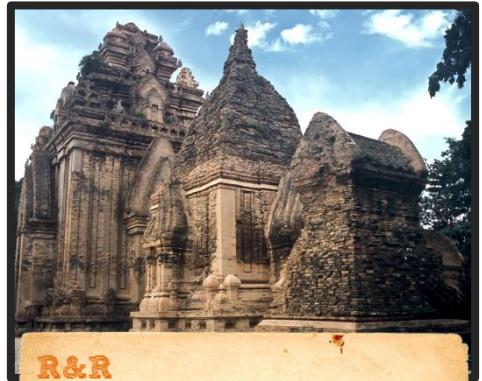

R&R

Southern Vietnam offers abundant R&R options including visiting the once proud palaces of the Nguyen emperors in Hue, enjoying the lazy beaches of Nha Trang or heading out from Ho Chi Minh City to visit the floating markets of the Mekong Delta.

RSVP to Ros Hannaford — *I will be able to attend the World Challenge Parents' Presentation on Thursday 26th May at 6pm.*

NAME OF STUDENT: _____

NUMBER OF GUESTS ATTENDING: _____